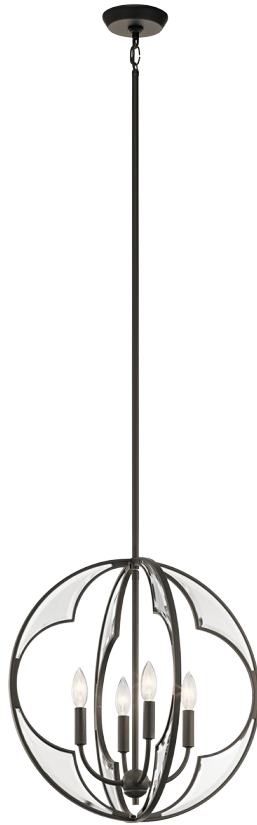

Montavello Collection
 Montavello 4 Light Chandelier OZ
 43096OZ (Olde Bronze)

Project Name: _____
 Location: _____
 Type: _____
 Qty: _____
 Comments: _____

Ordering Information

| | |
|--------------------|-----------------------|
| Product ID | 43096OZ |
| Finish | Olde Bronze |
| Available Finishes | OZ, PN |
| Collection | Montavello Collection |

Dimensions

| | |
|-------------------|----------|
| Base Backplate | 5.00 DIA |
| Chain/Stem Length | 36.00" |
| Weight | 8.60 LBS |

Specifications

| | |
|----------------------|---------------|
| Material | Steel |
| Diffuser Description | Clear Beveled |

Electrical

| | |
|------------------|--------|
| Voltage | 120 V |
| Lead Wire Length | 58.00" |

Qualifications

| | |
|--------------|--------------------------|
| Safety Rated | Dry |
| Warranty | www.kichler.com/warranty |

Dimensions

| | |
|----------------|--------|
| Height | 19.50" |
| Overall Height | 58.00" |
| Width | 18.75" |

Primary Lamping

| | |
|------------------------|--------------|
| Light Source | Incandescent |
| Lamp Included | Not Included |
| # of Bulbs/LED Modules | 4 |
| Socket Wire | 105 |
| Socket Type | Candelabra |
| Lamp Type | B |
| Bulb Product ID | 4064CLR |