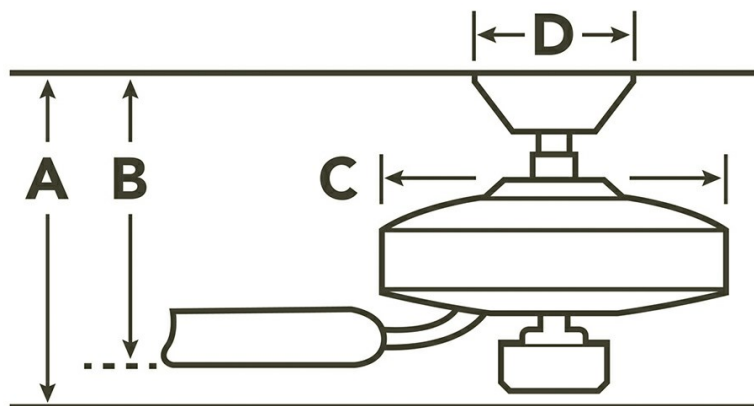

**Specifications**

Number of Blades	5
Blades Included	Yes
Blade Pitch	14 Degrees
Blade Sweep	60"
Blades Reversible	No
Blade Material	WOOD
Optional Blades Available	No
Downrod 1	1.00 OD X 4.50

Primary Control System  
 Pull Chain - In project applications using multiple ceiling fans, alternative remote controls may be required. Please contact Kichler Advanced Product Solutions at 844-542-4537 to confirm your project requirements.

Remote Included	No
Wall Control Included	No
Low Ceiling Adaptable	No
Lead Wire Length	78.00"
Motor Size	188MM X 25MM
Motor Type	AC

**Downlight**

Downlight Included	Yes
Light Source	LED

**Dimensions**

Downrod	A	B	C	D
1.00 OD X 4.50	14.15	9.75	10.50	6.30