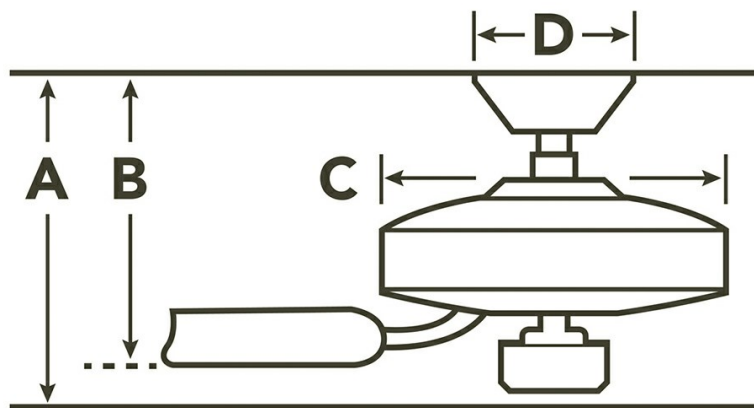

Specifications

Number of Blades	5
Blades Included	Yes
Blade Pitch	14 Degrees
Blade Sweep	54"
Blades Reversible	No
Blade Material	Wood
Optional Blades Available	No
Downrod 1	1.00 OD X 4.50
Primary Control System	3 Speed Basic Handheld - In project applications using multiple ceiling fans, alternative remote controls may be required. Please contact Kichler Advanced Product Solutions at 844-542-4537 to confirm your project requirements.
Remote Included	No
Wall Control Included	No
Low Ceiling Adaptable	No
Lead Wire Length	78.00"
Motor Size	188MM X 25MM
Motor Type	AC INDUCTION

Dimensions

Downrod	A	B	C	D
1.00 OD X 4.50	14.50	10.50	11.00	6.25

Downlight

Downlight Included	Yes
Light Source	LED
Downlight Bulb Included	Integrated
Downlight Bulb Type	LED
# of Bulbs/LED Modules	1
Watts	17 W
Initial Lumens	1600
Glass Description	Etched Cased Opal
Optional Light Kit Available	No
Efficacy (LMIW)	94
Kelvin Temperature	3000 K
Color Rendering Index	80