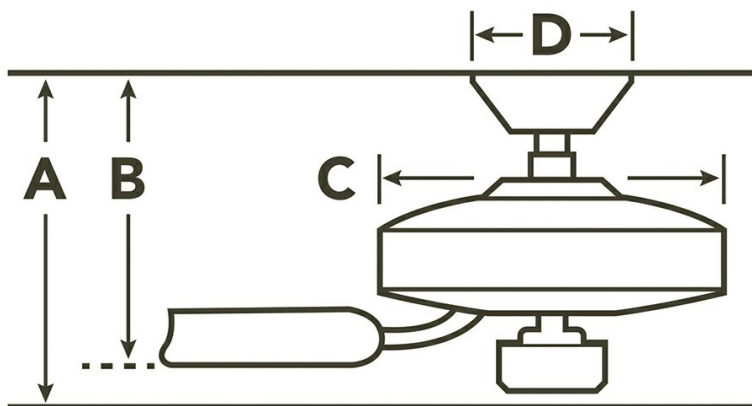

Bisc Collection
56 Inch Bisc Fan MWH
 300710MWH (Matte White)

Project Name: _____
 Location: _____
 Type: _____
 Qty: _____
 Comments: _____

Product Information

Product ID	300710MWH
Finish	Matte White
Blade Finish	Matte White/Silver
Collection	Bisc Collection

Specifications

Number of Blades	3
Blades Included	Yes
Blade Pitch	14 Degrees
Blade Sweep	56"
Blade Material	WOOD
Optional Blades Available	No
Downrod 1	1.00 OD X 6.00
Primary Control System	6 Speed Dc Wall Control
Remote Included	No
Wall Control Included	Yes
Low Ceiling Adaptable	No
Lead Wire Length	78.00"
Motor Size	188MM X 10MM
Motor Type	BRUSHLESS DC

Dimensions

Downrod	A	B	C	D
1.00 OD X 6.00	16.50	10.50	9.75	6.25

Available Finishes

Finish	Fixture	Glass	Blade 1	Blade 2
Matte White	300710MWH		MATTE WHITE	MK SILVER

Downlight

Downlight Included	Yes
Light Source	LED
Downlight Bulb Included	Integrated
Downlight Bulb Type	LED
# of Bulbs/LED Modules	1
Watts	17 W
Initial Lumens	1600
Optional Light Kit Available	No
Kelvin Temperature	3000 K
Color Rendering Index	80